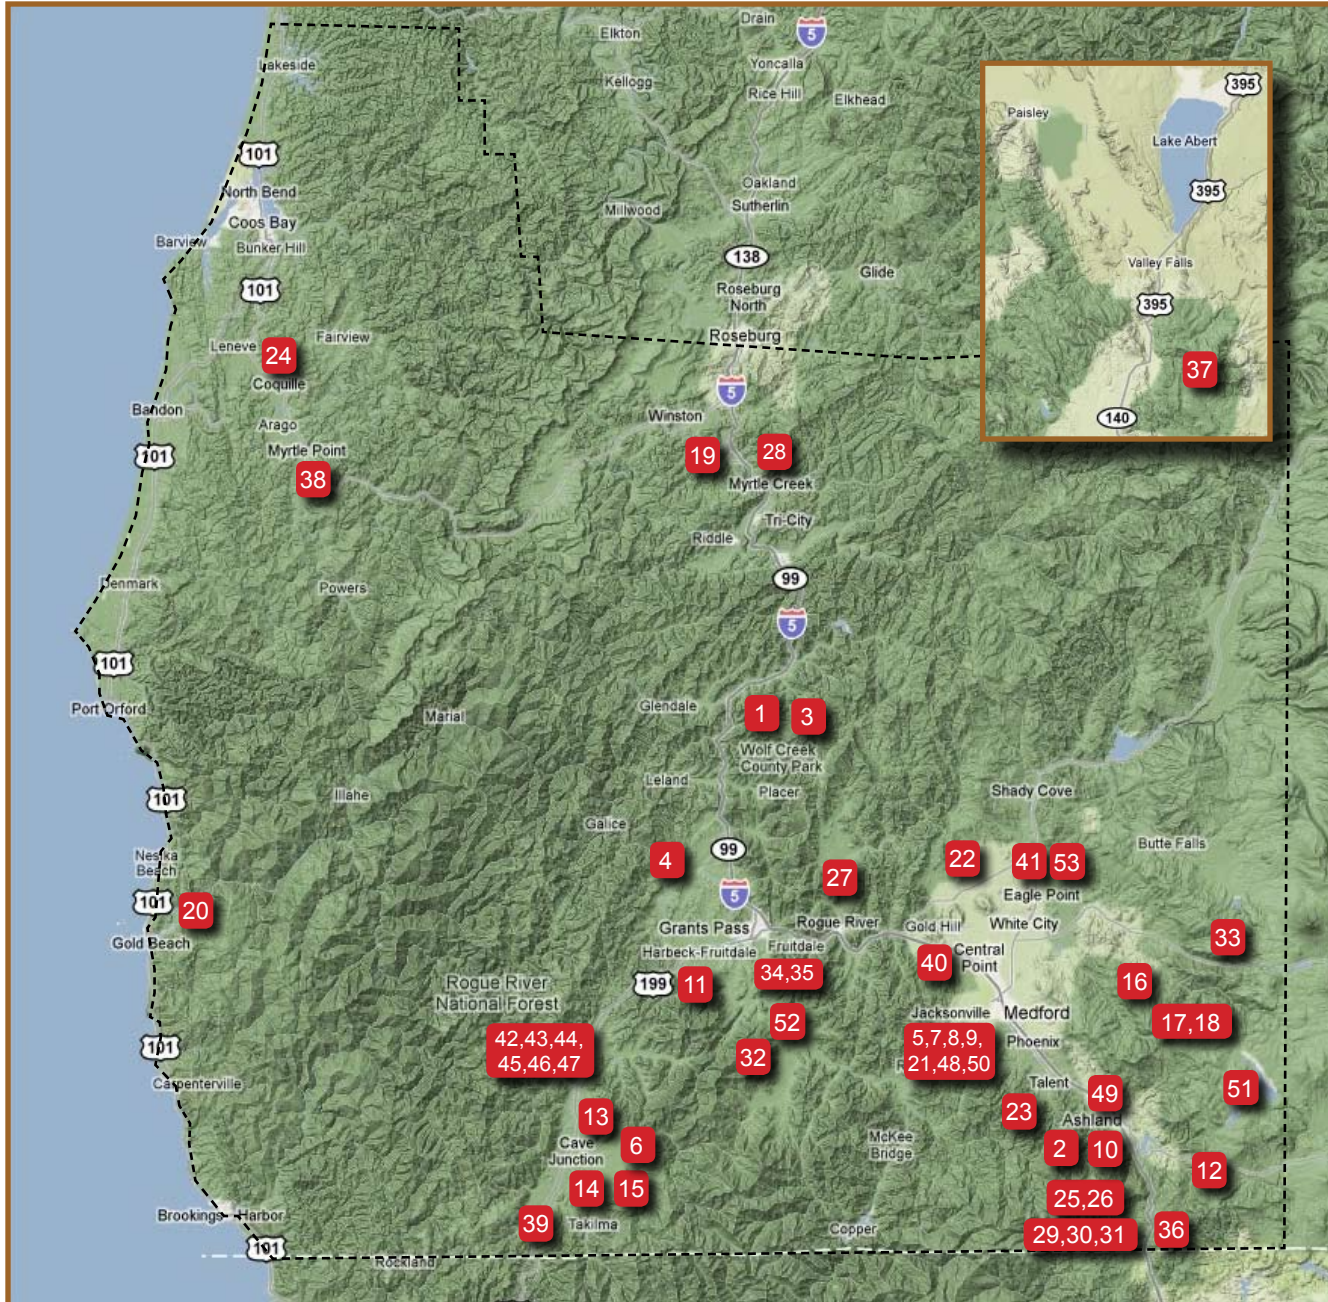

# Map of Protected Lands

## Protected Lands

1. Wolf Creek
2. Siskiyou Mtn Park, Ashland
3. Golden
4. Dog Creek
5. Beekman Woods, Jacksonville Woodlands
6. Sucker Creek
7. Britt Woods, Jacksonville Woodlands
8. Begley Property, Jacksonville Woodlands
9. Beebe Property, Jacksonville Woodlands
10. Oredson-Todd Woods, Ashland
11. Cheney Creek
12. Buckhorn Springs
13. Sucker Creek
14. East Fork Illinois River
15. Althouse Creek
- 16-18. Little Butte Creek
19. Alder Creek Community Forest
20. Ranch Creek, Gold Beach
21. Burkhalter Property, Jacksonville Woodlands
22. Sams Valley
23. Wagner Creek
24. Walker Creek
- 25-26. Colestin Valley
27. Sykes Creek
28. Myrtle Creek
- 29-31. Colestin Valley
32. White Oak Farm
33. C2 Cattle Ranch
- 34-35. Rocky Creek Farm
36. Siskiyou Summit
37. Valley Falls (inset map)
38. Myrtle Point Wetlands
39. Woodcock Mountain
40. Twin Creeks Park, Central Point
41. Wood House
- 42-47. One River Farm
48. The Quarry, Jacksonville Woodlands
49. Eagle Mill Farm
50. The Grove, Jacksonville Woodlands
51. RHP Mountain Lodge, Howard Prairie Lake
52. Williams Creek
53. Agate Desert